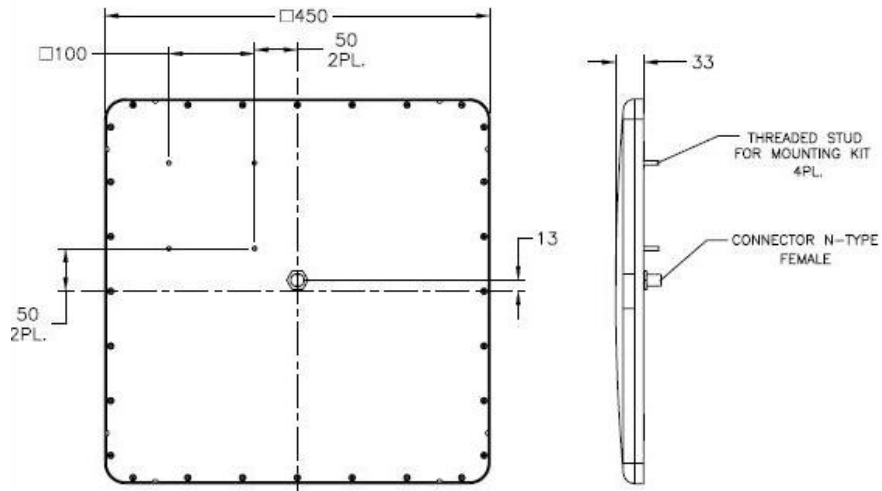

Dimensions [mm]

Existing Antenna Versions

MTI Wireless Edge is certified according to ISO 9001 and ISO 14001.

WAIVER!

While the information contained in this document has been carefully compiled to the best of our present knowledge, it is not intended as presentation or warranty of any kind on our part regarding the fitness of the products concerned for any particular use or purpose and neither shall any statement contained herein be construed as a recommendation to infringe any industrial property rights or as a license to use any such rights. The fitness of each product for any particular purpose must be checked beforehand with our specialists.

MTI Wireless Edge Ltd.
11 Hamelacha St.
Afek Industrial Park
Rosh Ha'ayin 48091, Israel
Tel: +972-3-9008900
Fax: +972-3-9008901
www.mtiwe.com

Document No: MT-243009/N
Issued: 26/11/2006

Uncontrolled Copy