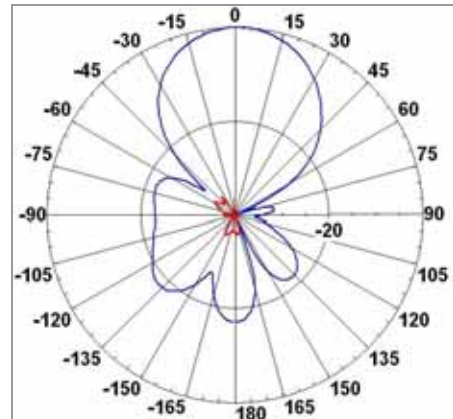

MT-243009/N

865-870 MHz, 13 dBi, Reader Antenna

Specifications

MTI PART NUMBER		MT-243009/N		
ELECTRICAL				
FREQUENCY RANGE	865 - 870 MHz			
GAIN	13 dBi (min)			
VSWR	1.7 : 1 (max)			
3 dB BEAMWIDTH	37° (typ)			
POLARIZATION	Linear Vertical			
SIDE LOBES LEVEL AZIMUTH	-15dB (max)			
SIDE LOBES LEVEL ELEVATION	-20 dB (max)			
F/B RATIO	-15dB (max)			
INPUT IMPEDANCE	50 (ohm)			
INPUT POWER	6 W (max)			
LIGHTNING PROTECTION	DC Grounded			
MECHANICAL				
DIMENSIONS (LxWxD)	450 x 450 x 35mm (max)			
WEIGHT	2 Kg (max)			
CONNECTOR	N-TYPE Female			
RADOME	Plastic			
BASE PLATE	Aluminum with chemical conversion coating			
OUTLINE DRAWING	See page 2			
MOUNTING KIT	MT-120018			
ENVIRONMENTAL				
TEST	STANDARD	DURATION	TEMPERATURE	NOTES
TEMPERATURE	IEC 68-2-1/2	72 h	-55°C to +71°C	-
TEMP. CYCLING	IEC 68-2-14	1 h	-45°C +70°C	3 Cycles
VIBRATION	IEC 60721-3-4	30 min/axis	-	Random 4M3
SHOCK MECHANICAL	IEC 60721-3-4	-	-	4M3
HUMIDITY	ESTI EN300-2-4 T4.1 E	144 h	-	95%
WATER TIGHTNESS	IEC 529	-	-	IP63
SOLAR RADIATION	ASTAM G53	1000 h	-	-
FLAMMABILITY	UL 94	-	-	Class HB
SALT SPRAY	IEC 68-2-11 Ka	500 h	-	-
ICE AND SNOW	-	-	-	25mm Radial
WIND SPEED SURVIVAL	-	-	-	220 Km/h
OPERATION	-	-	-	160Km/h
WIND LOAD (SURVIVAL):	-	-	-	-
FRONT THRUST	-	-	-	39.6 kg
SIDE THRUST	-	-	-	4.3 kg

MT-243009/N

865-870 MHz, 13 dBi, Reader Antenna

Azimuth Radiation Pattern
 Midband Freq. 0.8675 GHz

Elevation Radiation Pattern
 Midband Freq. 0.8675 GHz

Dimensions [mm]

Existing Antenna Versions

--	--

MTI Wireless Edge is certified according to ISO 9001 and ISO 14001.