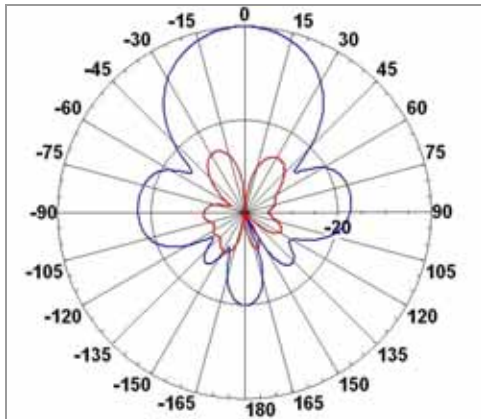

MT-243009/N

865-870 MHz, 13 dBi, Reader Antenna

Specifications

MTI PART NUMBER		MT-243009/N		
ELECTRICAL				
FREQUENCY RANGE	865 - 870 MHz			
GAIN	13 dBi (min)			
VSWR	1.7 : 1 (max)			
3 dB BEAMWIDTH	37° (typ)			
POLARIZATION	Linear Vertical			
SIDE LOBES LEVEL AZIMUTH	-15dB (max)			
SIDE LOBES LEVEL ELEVATION	-20 dB (max)			
F/B RATIO	-15dB (max)			
INPUT IMPEDANCE	50 (ohm)			
INPUT POWER	6 W (max)			
LIGHTNING PROTECTION	DC Grounded			
MECHANICAL				
DIMENSIONS (LxWxD)	450 x 450 x 35mm (max)			
WEIGHT	2 Kg (max)			
CONNECTOR	N-TYPE Female			
RADOME	Plastic			
BASE PLATE	Aluminum with chemical conversion coating			
OUTLINE DRAWING	See page 2			
MOUNTING KIT	MT-120018			
ENVIRONMENTAL				
TEST	STANDARD	DURATION	TEMPERATURE	NOTES
TEMPERATURE	IEC 68-2-1/2	72 h	-55°C to +71°C	-
TEMP. CYCLING	IEC 68-2-14	1 h	-45°C +70°C	3 Cycles
VIBRATION	IEC 60721-3-4	30 min/axis	-	Random 4M3
SHOCK MECHANICAL	IEC 60721-3-4	-	-	4M3
HUMIDITY	ESTI EN300-2-4 T4.1 E	144 h	-	95%
WATER TIGHTNESS	IEC 529	-	-	IP63
SOLAR RADIATION	ASTAM G53	1000 h	-	-
FLAMMABILITY	UL 94	-	-	Class HB
SALT SPRAY	IEC 68-2-11 Ka	500 h	-	-
ICE AND SNOW	-	-	-	25mm Radial
WIND SPEED SURVIVAL	-	-	-	220 Km/h
OPERATION	-	-	-	160Km/h
WIND LOAD (SURVIVAL):	-	-	-	-
FRONT THRUST	-	-	-	39.6 kg
SIDE THRUST	-	-	-	4.3 kg

MT-243009/N

865-870 MHz, 13 dBi, Reader Antenna

Azimuth Radiation Pattern
 Midband Freq. 0.8675 GHz

Elevation Radiation Pattern
 Midband Freq. 0.8675 GHz

Dimensions [mm]

Existing Antenna Versions

--	--

MTI Wireless Edge is certified according to ISO 9001 and ISO 14001.